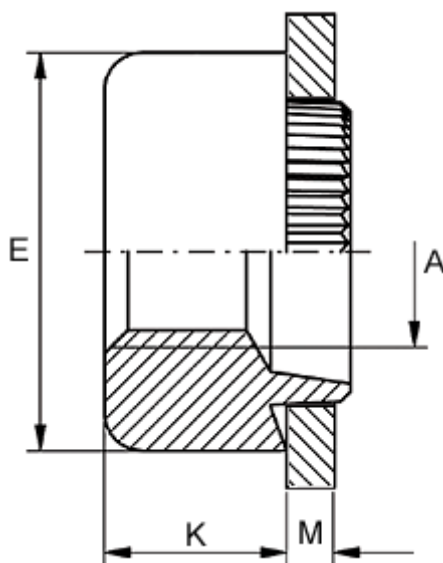

Article number: 12721000050110

Description: KLEE-coil 721 000 050.110
M5 Steel, zinc-pl. & chr. blue

Measures

Female thread A	= M5
Height K	= 4.0
Outer diameter E	= 9.0
Plate thickness	= 0.5 to 0.6
Recommended bore diameter +0.05	= 7.0